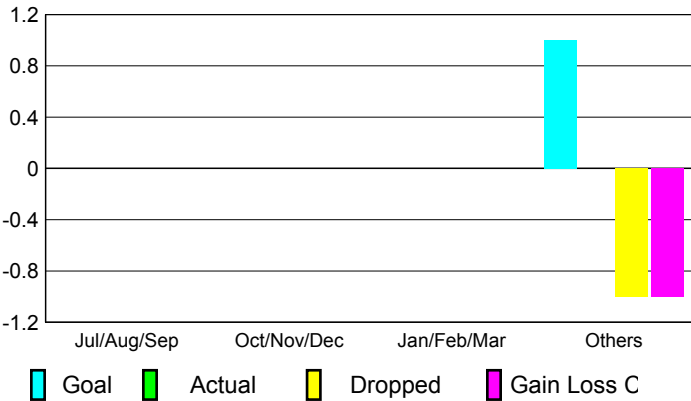

2008-2009 GMT Quarterly Report for District (or Undistricted) **District 300 F**

GMT: **PEI-JEN CHEN**

Location: **M.D. 300 Taiwan**

GMT CA: **5**

CLUBS

Club Results 2008-2009

Clubs 2007-2008

Month	New Club Goal	Actual New Clubs	Actual Dropped Clubs	Gain/Loss of Clubs	Gain/Loss of Clubs
Jul/Aug/Sep	0	0	0	0	0
Oct/Nov/Dec	0	0	0	0	0
Jan/Feb/Mar	0	0	0	0	0
Apr/May/June	1	0	-1	-1	0
Totals	1	0	-1	-1	0

Club Results 2008-2009

Goal, New, Dropped, Gain/Loss

Comparison of Club Gain/Loss

Current Year Compared to the Previous Year