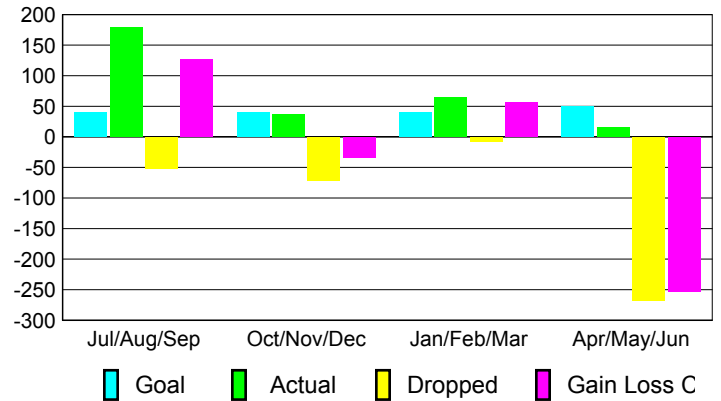

Membership Results 2008-2009

Goal, New, Dropped, Gain/Loss

Comparison of Membership Gain/Loss

Current Year Compared to the Previous Year