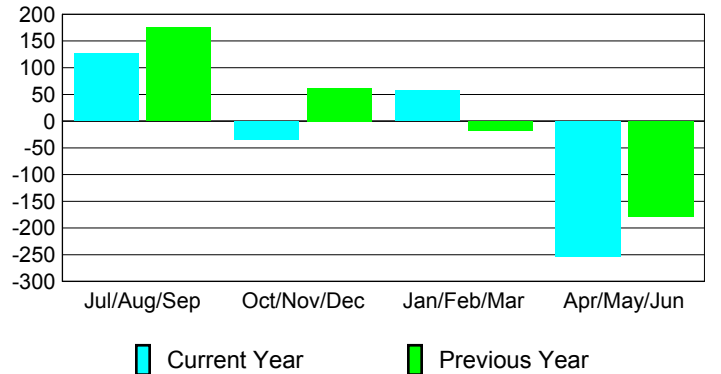

Gender Comparison 2008-2009

Jul/Aug/Sep

Oct/Nov/Dec

Jan/Feb/Mar

Apr/May/June

Male

Female